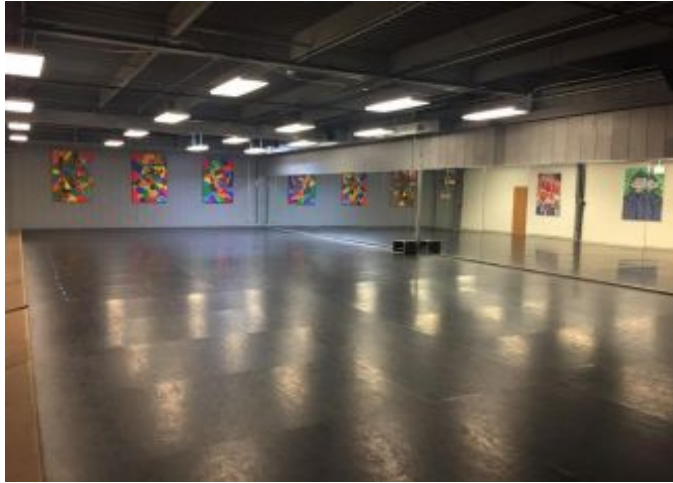

american **dance** festival

2023 Studio Spaces Information

Arts Annex A

Availability:

Mon–Sun 7:00am–11:00pm

Dimensions: 69'x27' (1,863 ft²)

Audio: Built-in sound system

Max dancing capacity: 30

Notes: Clean shoes

Arts Annex B

Availability:

Mon–Sun 7:00am–11:00pm

Dimensions: 60'x24' (1,440 ft²)

Audio: Built-in sound system

Max dancing capacity: 20

Notes: Clean Shoes

Mon–Sun 8:00am–10:00pm

Dimensions: 46'x36' (1,656 ft²)

Audio: Built-in sound system

Max dancing capacity: 20

Notes: Clean shoes

RAC 124

Availability:

Mon–Sun 8:00am–10:00pm

Dimensions: 46'x34' (1,564 ft²)

Audio: Built-in sound system

Max dancing capacity: 20

Notes: Clean shoes

RAC 131

Availability:

Mon-Sun 8:00am-10:00pm

Dimensions: 33'x24' (792 ft)