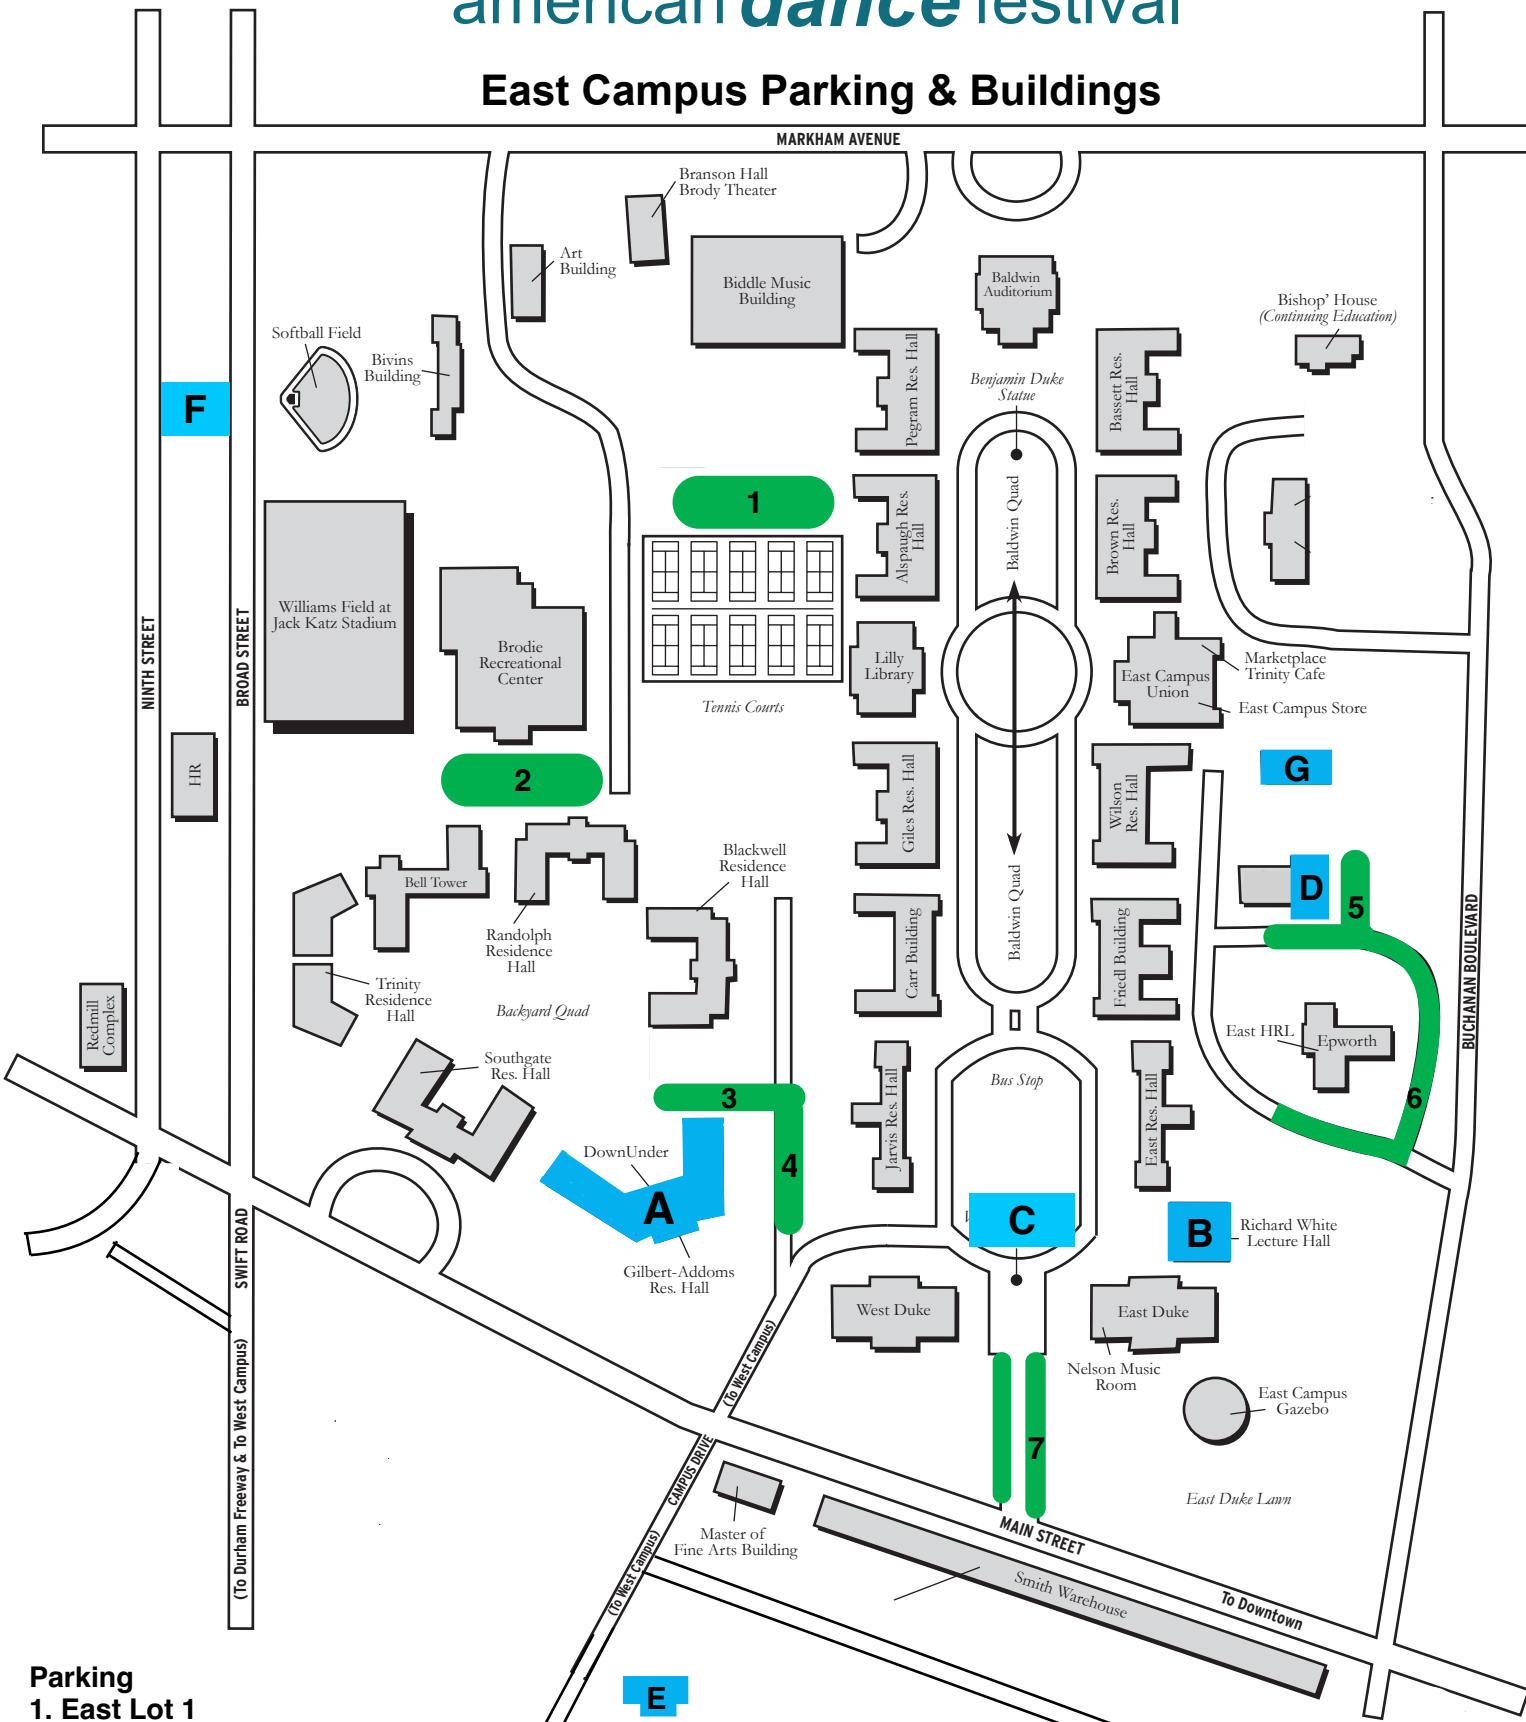

# american *dance* festival

## East Campus Parking & Buildings

### Parking

1. East Lot 1
2. Randolph Lot
3. Gilbert-Addoms Lot
4. Gilbert-Addoms Loop Lot (Staff & VIP ONLY)
5. Cromwell-Wilson Lot
6. Epworth Lot
7. Main Street-White Lecture Hall Lot

### Buildings

- A. Gilbert-Addoms Residence Hall
- B. White Lecture Hall
- C. Washington Duke Statue
- D. Duke Coffeehouse
- E. Arts Annex (no car access via Campus Dr)
- F. ADF Samuel Scripps Studio
- G. The Ark